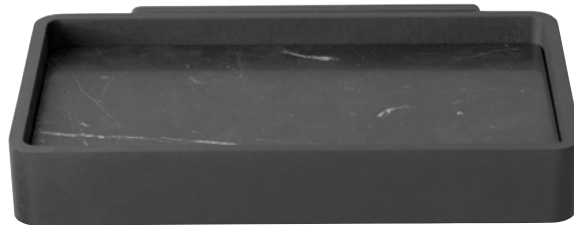

Shower Tray

Black / Black Marble

7643539

White / White Marble

7643639

Black

7642539

White

7642639