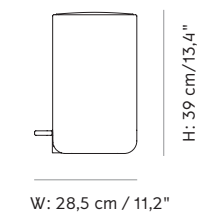

PRODUCTION PROCESS

Rolled steel with welded deep drawn base and lid.

MATERIALS

Stainless steel, powder coated steel, plastic, silicone.

PACKAGING MEASUREMENTS (H x W x D)

4 L
39,5 cm x 27,5 cm x 31 cm / 15,6" x 10,8" x 12,2"

DIMENSIONS

4 L

H: 34 cm/13,4"
Ø: 23,5 cm/9,25"

COLOURS

Black (RAL 9005), matte
White (RAL 9016), shiny (Gloss 95)

7 L

44,5 cm x 27,5 cm x 31 cm / 17,5" x 10,8" x 12,2"

7 L

H: 39 cm/13,4"
Ø: 23,5 cm/9,25"

COLLI

2

MATERIALS & MAINTENANCE

Please visit [menuspace.com](https://www.menuspace.com) for materials and care and maintenance instructions.

BIN 4 L

BIN 7 L

Pedal Bins, 11L/20L/30L

20 L

H: 63 cm / 24,8"

Ø: 30,5 cm / 12"

30 L

H: 68,5 cm / 27"

Ø: 33,5 cm / 13,2"

WEIGHT

11 L: 5,4 kg / 11,9 lb