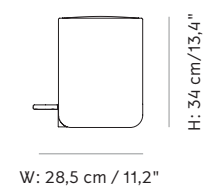

PRODUCTION PROCESS

Rolled steel with welded deep drawn base and lid.

MATERIALS

Stainless steel, powder coated steel, plastic, silicone.

PACKAGING MEASUREMENTS (H x W x D)

4 L
39,5 cm x 27,5 cm x 31 cm / 15,6" x 10,8" x 12,2"

DIMENSIONS

4 L

H: 34 cm/13,4"
Ø: 23,5 cm/9,25"

COLOURS

Black (RAL 9005), matte
White (RAL 9016), shiny (Gloss 95)

7 L

44,5 cm x 27,5 cm x 31 cm / 17,5" x 10,8" x 12,2"

7 L

H: 39 cm/13,4"
Ø: 23,5 cm/9,25"

COLLI

2

MATERIALS & MAINTENANCE

Please visit [menuspace.com](https://www.menuspace.com) for materials and care and maintenance instructions.

BIN 4 L

BIN 7 L

Pedal Bins, 11L/20L/30L

20 L

H: 63 cm / 24,8"

Ø: 30,5 cm / 12"

30 L

H: 68,5 cm / 27"

Ø: 33,5 cm / 13,2"

WEIGHT

11 L: 5,4 kg / 11,9 lb