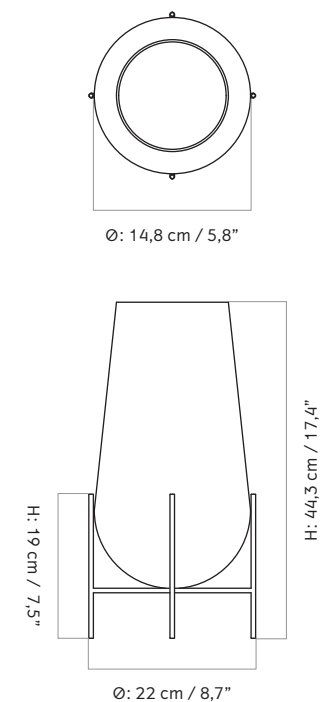

ÉCHASSE VASE MEDIUM