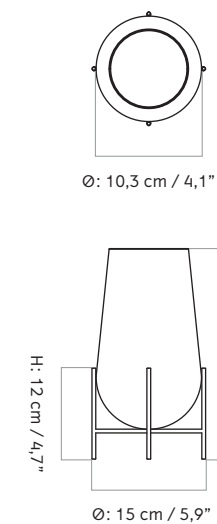

ÉCHASSE VASE SMALL