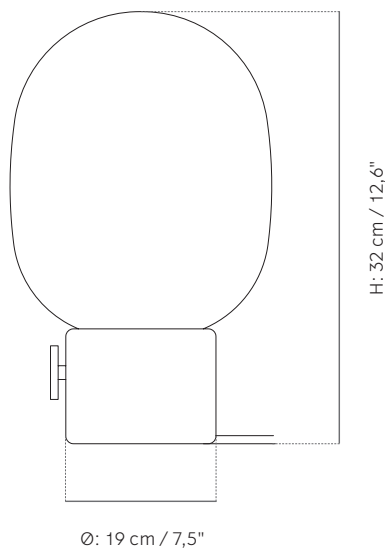

JWDA Table Lamp Marble

Technical Specifications

Production Process

Base in honed marble. The glass shade is made from mouth-blown opal glass. The knobs are bronzed brass and oxidized steel.

Materials

Carrera Marble (Polished), Glass, Brass.
Natural material are subject to variations, therefore every single product is unique.

Weight item (kg)

2,1 kg

Voltage (V)

220V

Light Source & Energy Efficiency Class

G9 (Included), MAX 40W, A++, A+, A, B, C, D

Light Specification

210 Lumen

2700 Kelvin

Ra > 80

Dimmer

Yes with Flow.

Canopy

No, but supplied with a black plug.

Cord Material and Colour

Textile, Black

Cord Length (cm / in)

200 cm / 78,7"

Classification

CE and IP20

Certifications

LVD: EN 60598-2-4:1997; EN60598-1:2015

Packaging Type

Gift Box

Packaging Measurement (H * W * D)

37 cm * 20,5 cm * 20,5 cm

Care Instructions

Use a soft dry cloth to clean. Do not use any cleaners with chemicals or harsh abrasives. Avoid using water.