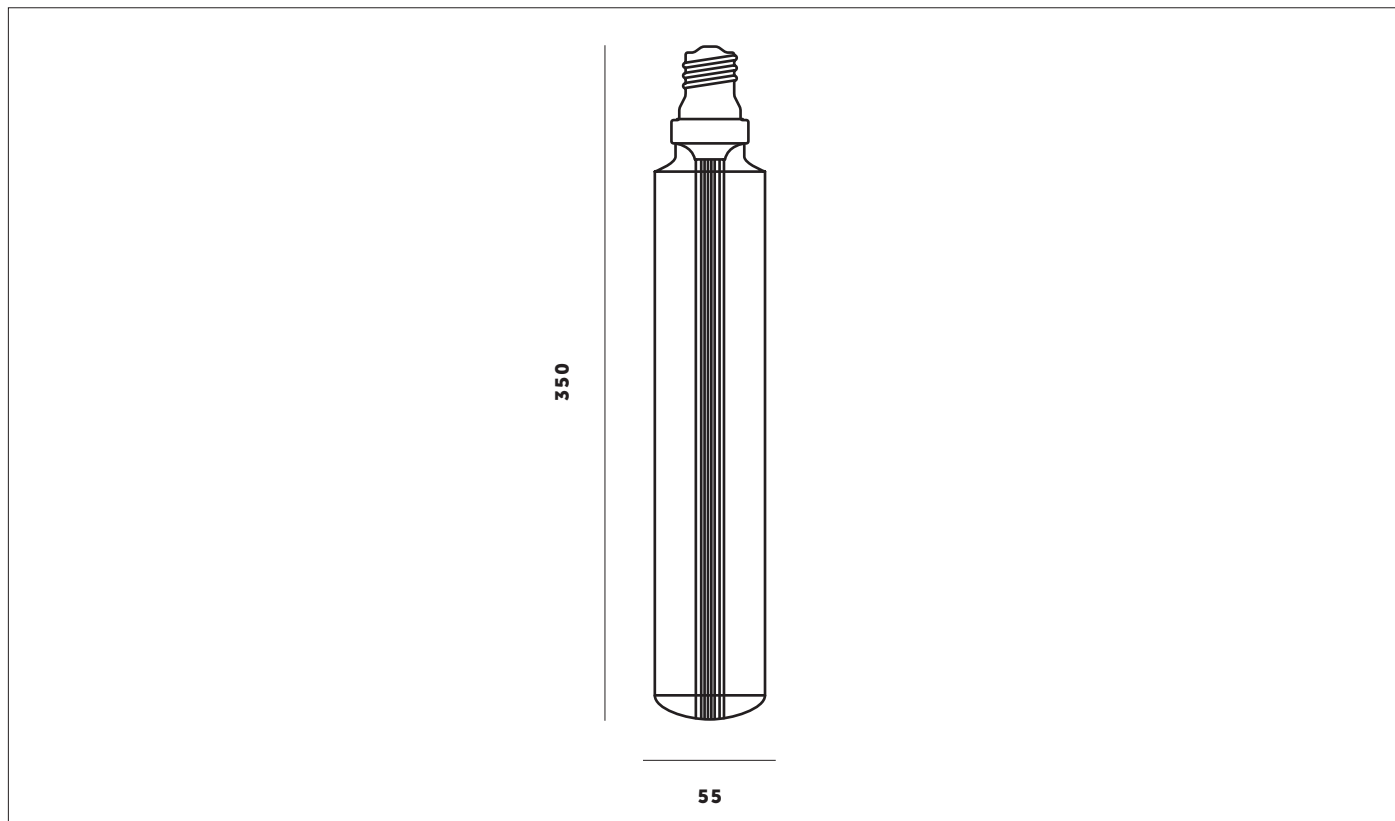

BUSTER + PUNCH

BUSTER BULB / TUBE

TECH SPEC

BUSTER BULB / TUBE

BUSTER TUBE / TUBE is the next generation of our iconic BUSTER BULB range.

Designed as a sculptural centrepiece with an elegant extended light pipe.

The BULB fits any E27 screw light fitting

busterandpunch.com
info@busterandpunch.com

BUSTER BULB / TUBE / NON-DIMMABLE

TECH SPEC

<p>FINISH</p>	<p>SKU</p>
<p><input type="checkbox"/> Crystal / Non-dimmable</p>	<p>BB-TU28-E27-ND-CR-B</p>
<p>SPECIFICATIONS</p>	
<p>Power: 2W Type: Non-dimmable LED Screw fitting: E27 Supply: 110-240 VAC Expected Life: 30 000 hrs Lumen: max 110 Light appearance: 2700k (Warm White)</p>	<p>CRI: 80 Power factor: 0.5 CE certified.* For indoor use only.</p>