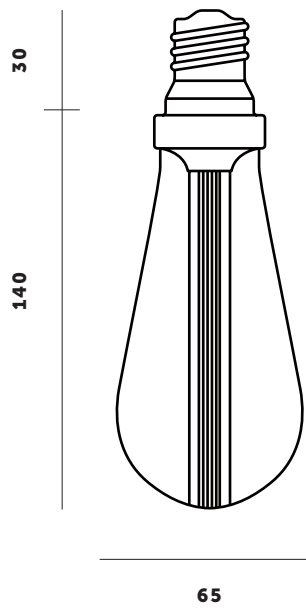

FINISH	SKU	FINISH	SKU
Crystal / Dimmable / Polycarbonate	BB-TD-E27-D-CR-B	Crystal / Dimmable / Glass	CBB-121026
Gold / Dimmable / Polycarbonate	BB-TD-E27-D-GO-B	Gold / Dimmable / Glass	CBB-131028
Smoked / Dimmable / Polycarbonate	BB-TD-E27-D-SM-B	Smoked / Dimmable / Glass	CBB-091027

SPECIFICATIONS

Power: 5W
Type: Dimmable LED
Screw fitting: E27
Supply: 240 VAC
Expected Life: 30 000 hrs
Lumen: Crystal max 250, Gold max 200, Smoked max 130.
Light appearance: Crystal 2700k, Gold 2500k, Smoked 2600k.
CRI: 80

Power factor: 0.88
Recommended dimmer module: Buster + Punch LED module.
(Sold with our dimmer switches)
Please note: Not suitable for DALI dimming systems.
CE certified.*
For indoor use only.

CARE INSTRUCTIONS

Wipe with damp cloth with no loose hairs, avoid using any chemicals. Please note all finishes are prone to aging.

* Official data doc can be supplied upon request.

PLEASE NOTE

The dimmable LED BUSTER BULB requires a LED-compatible dimmer switch, like the Buster + Punch Premium dimmer switch. They can also be used with on/off switches.

If you are looking to use this product in conjunction with a smart or home automation system, please refer to the system manufactures guidance to check compatibility. Our bulbs are mains dimmable via phase cut/trailing edge dimming. To avoid disappointment, please ensure a compatible smart module is fitted before purchase.