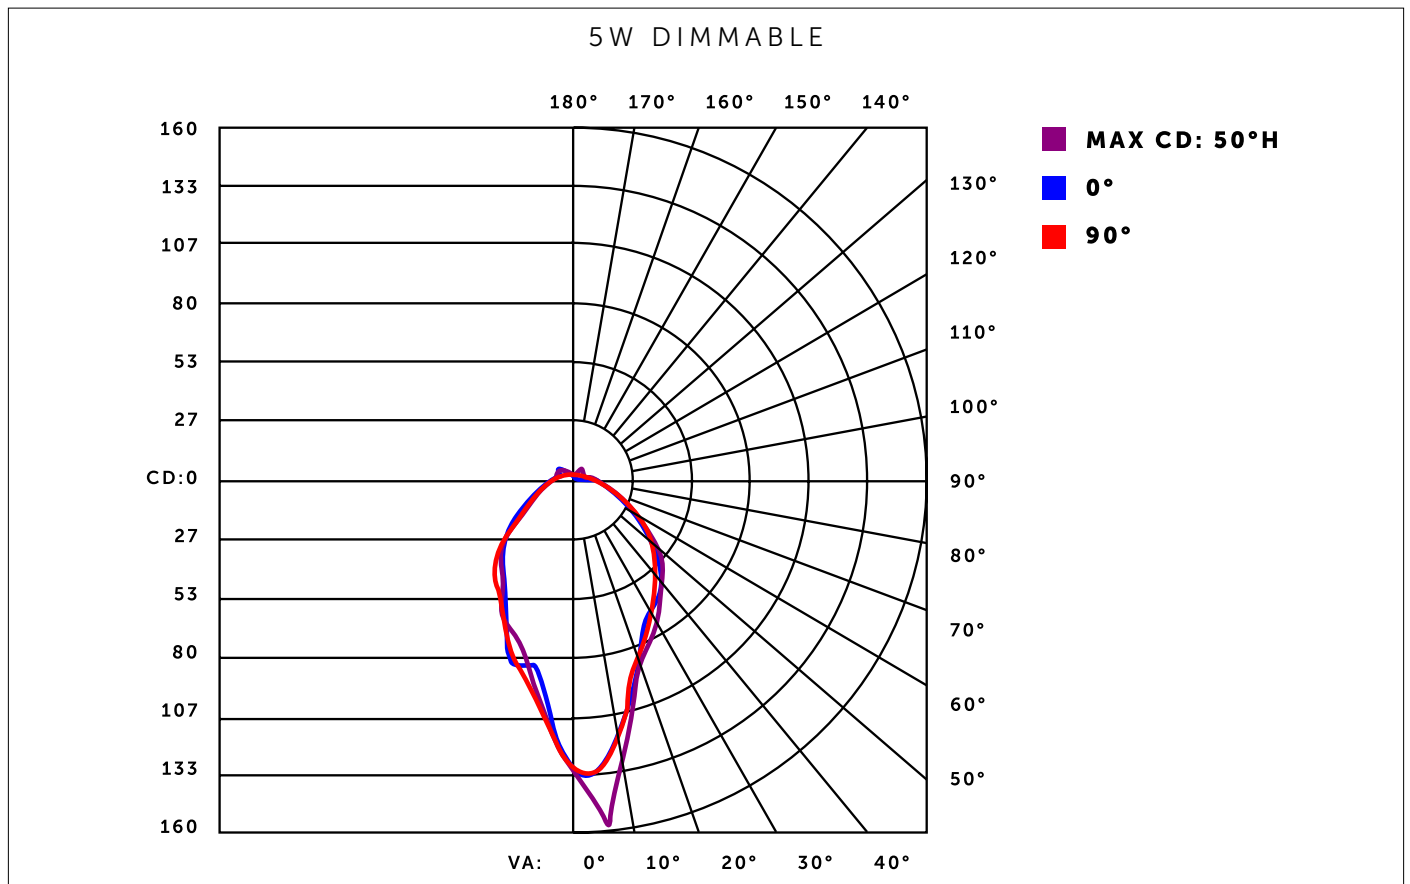

SPECIFICATIONS

Power: 5W
Type: Dimmable LED
Screw fitting: E27
Supply: 240 VAC
Expected Life: 30 000 hrs
Lumen: Crystal max 250, Gold max 200, Smoked max 130.
Light appearance: Crystal 2700k, Gold 2500k, Smoked 2600k.
CRI: 80

SPECTRAL IRRADIANCE AT 3M

5W DIMMABLE

busterandpunch.com
info@busterandpunch.com

POLAR CANDELA DISTRIBUTION

busterandpunch.com
info@busterandpunch.com

CRI 1931

5W DIMMABLE

CIE 1931 Chromaticity Cx: 0.4629
CIE 1931 Chromaticity Cy: 0.4145