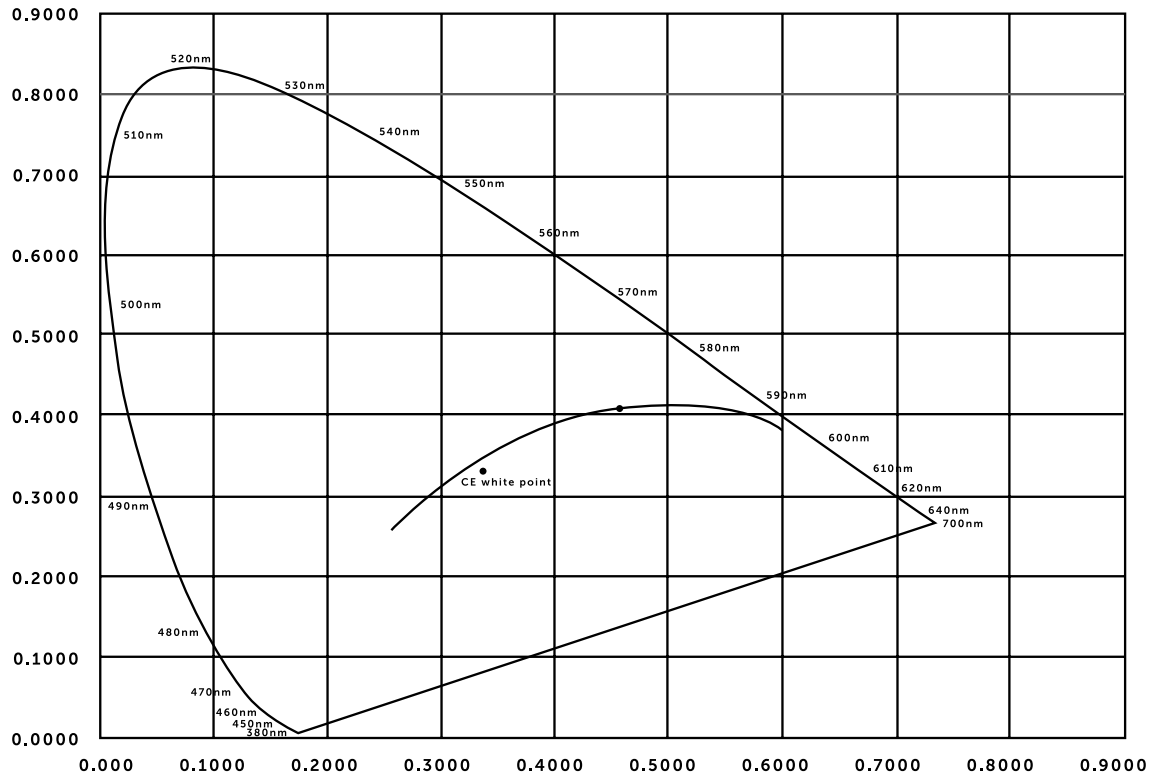

SPECTRAL IRRADIANCE AT 3M

5W DIMMABLE

busterandpunch.com
info@busterandpunch.com

POLAR CANDELA DISTRIBUTION

busterandpunch.com
info@busterandpunch.com

CRI 1931

5W DIMMABLE

CIE 1931 Chromaticity Cx: 0.4629
CIE 1931 Chromaticity Cy: 0.4145