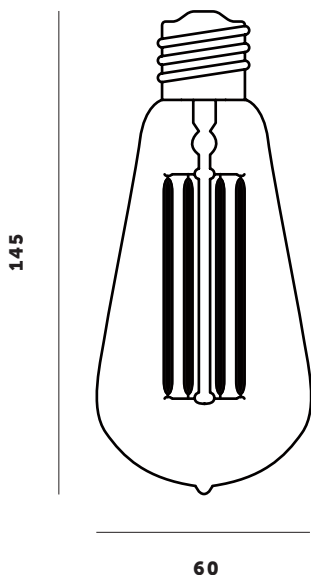

BUSTER + PUNCH

LED TEARDROP / AMBER

TECH SPEC

LED TEARDROP / AMBER

The LED Teardrop bulb is a warm white LED bulb with the classic Buster + Punch teardrop glass shape with an amber tint. To achieve an optimum lighting effect, use with dimmers.

busterandpunch.com
info@busterandpunch.com

LED TEARDROP BULB / AMBER

TECH SPEC

FINISH	SKU	SPECIFICATIONS
 LED Teardrop Bulb / Amber	BU-TD-E27-LEDF-CR-A	3,5W Dimmable LED bulb E27 screw 200-240V 400 lumen 2500k warm white