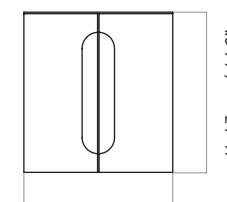

1

ENVIRONMENT

Indoor

DIMENSIONS

Steel base

H: 43 cm / 16,9"

Ø: 40 cm / 15,75"

Steel base with marble top

PACKAGING TYPE

Gift box

PACKAGING MEASUREMENTS (H x W x D)

Steel base

49 cm x 43 cm x 43 cm / 19,3" x 16,9" x 16,9"

Marble top

16 cm x 49,5 cm x 49,5 cm / 6,3" x 19,5" x 19,5"

MATERIALS & MAINTENANCE

Please visit [menuspace.com](https://www.menuspace.com) for materials and care and maintenance instructions.

STEEL BASE

Ø: 40 cm / 15,75"

H: 43 cm / 16,9"

STEEL BASE WITH MARBLE TABLETOP

Ø: 42 cm / 16,5"

Ø: 40 cm / 15,75"

H: 44,8 cm / 17,6"