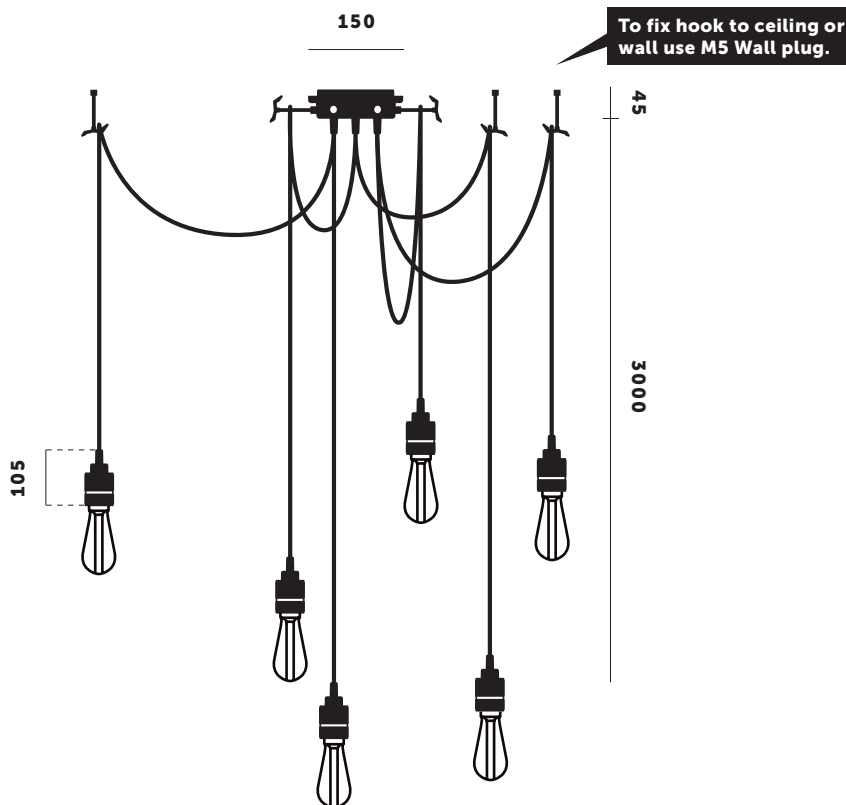

BUSTER + PUNCH

LONDON

HOOKED 6.0 / NUDE

TECH SPEC

HOOKED 6.0 / NUDE

A ceiling light with six pendants and made from solid metal with matt rubber detailing. Each pendant length can be adjusted and hooked onto a solid metal hook, ensuring a unique sculptural shape. Buster + Punch offers a range of light bulbs that look great with this light and are sold separately.

busterandpunch.com
info@busterandpunch.com

BUSTER + PUNCH

LONDON

HOOKED 6.0 / NUDE

SPECIFICATIONS:

Ceiling pendant light
 6 solid metal lamp holders
 6 solid metal hooks
 E27 / 200-240V / IP20
 Max 6 x 40W bulbs
 Bulbs sold separately
 CE Class 1 approval