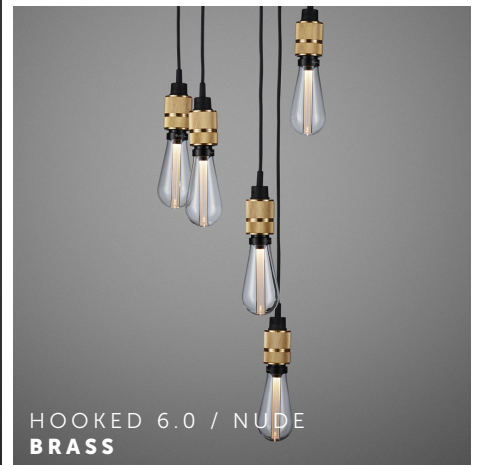

BUSTER + PUNCH

LONDON

HOOKED 6.0 / NUDE

TECH SPEC

HOOKED 6.0 / NUDE

A ceiling light with six pendants and made from solid metal with matt rubber detailing. Each pendant length can be adjusted and hooked onto a solid metal hook, ensuring a unique sculptural shape. Buster + Punch offers a range of light bulbs that look great with this light and are sold separately.

busterandpunch.com
info@busterandpunch.com

BUSTER + PUNCH

LONDON

HOOKED 6.0 / NUDE

SPECIFICATIONS:

Ceiling pendant light
 6 solid metal lamp holders
 6 solid metal hooks
 E27 / 200-240V / IP20
 Max 6 x 40W bulbs
 Bulbs sold separately
 CE Class 1 approval

FINISH	2 M CABLE	2.6 M CABLE	ALSO INCLUDED:
 Steel  Brass  Smoked Bronze	RHK-07316 RHK-05314 RHK-09315	RHK-07319 RHK-05317 RHK-09318	6x solid metal M5 hooks  6 pcs

CARE INSTRUCTIONS

Wipe with damp cloth with no loose hairs, avoid using any chemicals. Please note all finishes are prone to aging.