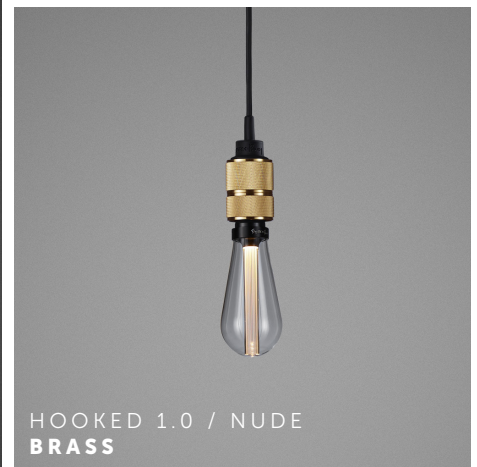

BUSTER + PUNCH
LONDON

HOOKED 1.0 / NUDE
TECH SPEC

HOOKED 1.0 / NUDE

A ceiling light made from solid metal with matt rubber detailing.

The pendant length can be adjusted and hooked onto a solid metal hook.
Buster + Punch offers a range of light bulbs that look great with this light and are sold separately.

busterandpunch.com
info@busterandpunch.com

BUSTER + PUNCH

LONDON

HOOKED 1.0 / NUDE

SPECIFICATIONS:

Ceiling pendant light
 Solid metal lamp holder
 Solid metal hook
 E27 / 200-240V / IP20
 Max 40W bulb
 Bulbs sold separately
 CE Class 1 approval

FINISH	2 M CABLE	2.6 M CABLE	ALSO INCLUDED:
 Steel  Brass  Smoked Bronze	<p>RHK-07304</p> <p>RHK-05302</p> <p>RHK-09303</p>	<p>RHK-07307</p> <p>RHK-05305</p> <p>RHK-09306</p>	<p>1x solid metal M5 hook</p>  <p>1 pc</p>