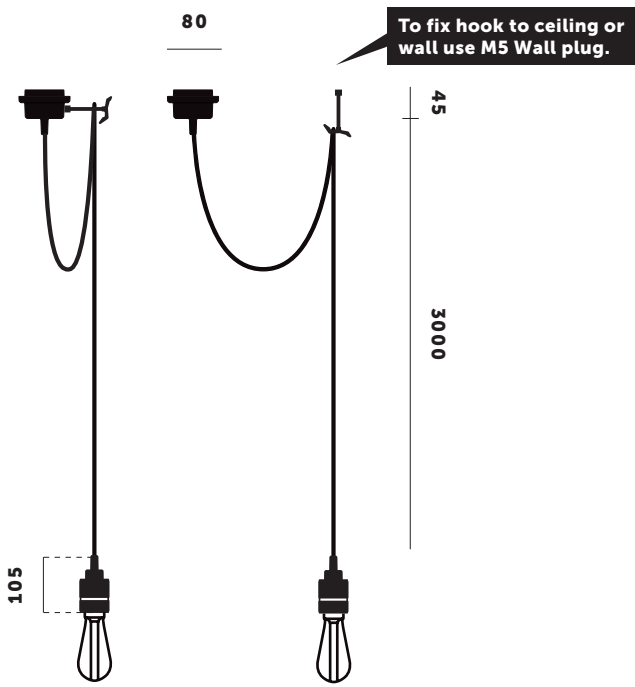

BUSTER + PUNCH
LONDON

HOOKED 1.0 / NUDE
TECH SPEC

HOOKED 1.0 / NUDE

A ceiling light made from solid metal with matt rubber detailing.

The pendant length can be adjusted and hooked onto a solid metal hook.
Buster + Punch offers a range of light bulbs that look great with this light and are sold separately.

busterandpunch.com
info@busterandpunch.com

BUSTER + PUNCH

LONDON

HOOKED 1.0 / NUDE

SPECIFICATIONS:

Ceiling pendant light
 Solid metal lamp holder
 Solid metal hook
 E27 / 200-240V / IP20
 Max 40W bulb
 Bulbs sold separately
 CE Class 1 approval

FINISH	2 M CABLE	2.6 M CABLE	ALSO INCLUDED:
 Steel  Brass  Smoked Bronze	<p>RHK-07304</p> <p>RHK-05302</p> <p>RHK-09303</p>	<p>RHK-07307</p> <p>RHK-05305</p> <p>RHK-09306</p>	<p>1x solid metal M5 hook</p>  <p>1 pc</p>