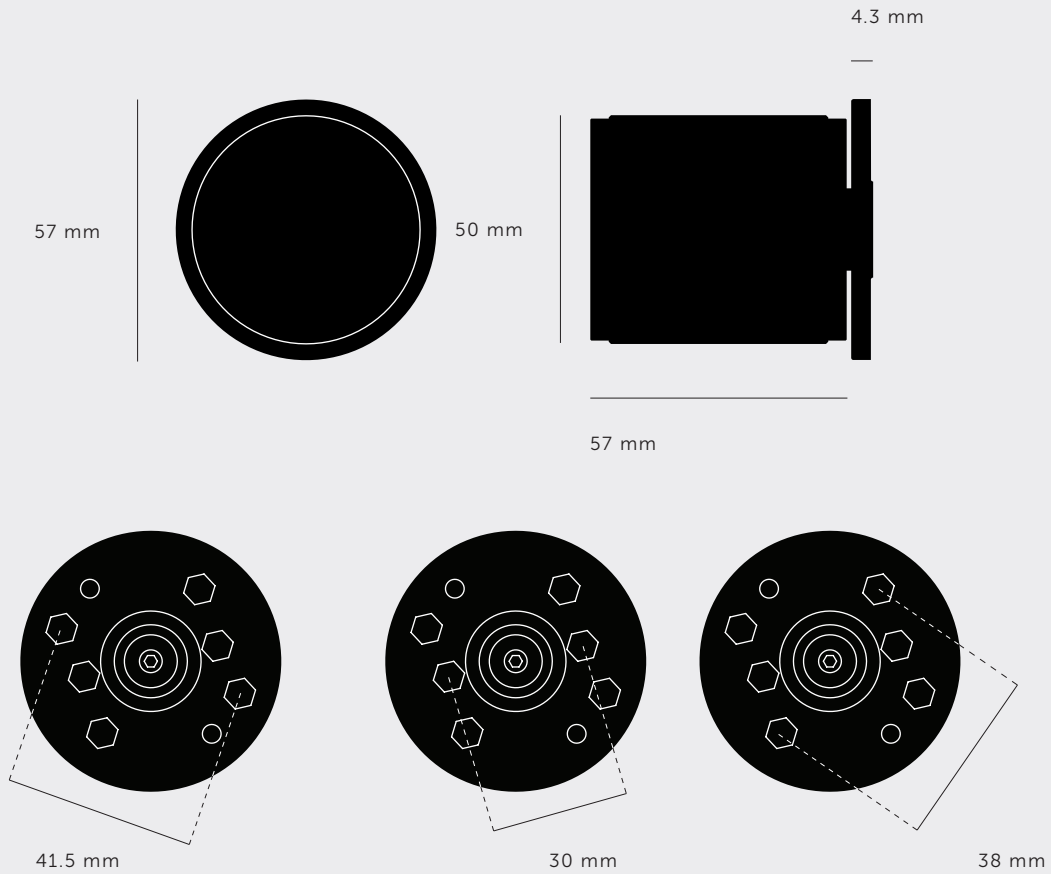

BUSTER+PUNCH

LONDON

[product.

DOOR KNOB SET

[type. UNSPRUNG DOOR KNOB.]

[range. DOOR HARDWARE.]

[knurl. CROSS.]

A door knob set made from solid metal. Machined from solid metal bar and featuring our signature, diamond-cut, cross knurl pattern. Works great on all internal doors and can be teamed up with our matching door accessories. Available in 3 metal finishes: brass, steel and black.

[type. **ROW / UNSPRUNG.**]

[info. **MEASUREMENTS.**]

[info. **SPECIFICATIONS.**]

A pair of unsprung solid metal door knobs, with an architectural 4 mm thick rose.

The rose is designed for use with UK (centre distance 38 mm), SWE (centre distance 30 mm), or US/ANZ (centre distance 41.5 mm or 1-5/8") specific latches.

Compatible with either tubular latches or mortise locks. Suitable for interior doors only.

Fits doors of thickness: 35 mm to 54 mm (with supplied fixings*).

*For thicker doors, longer through bolts and a longer spindle will need to be sourced.