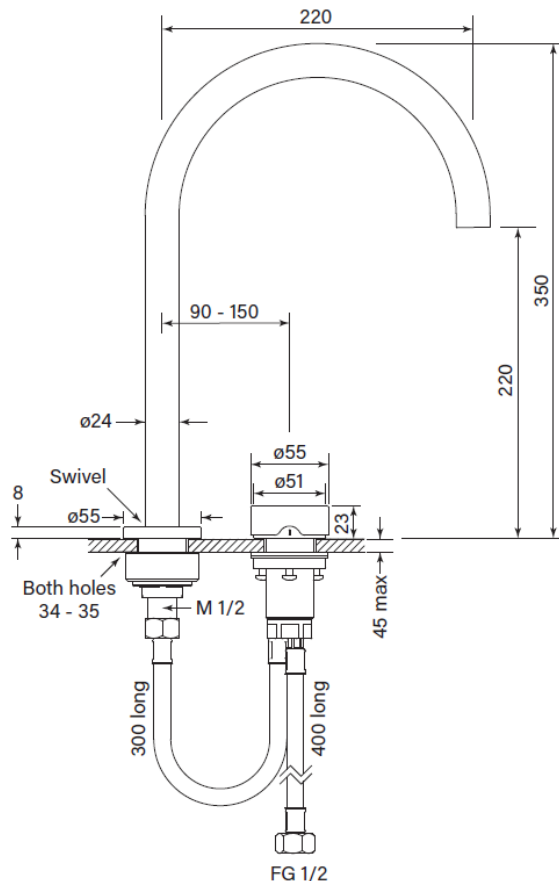

# Product Specifications

**30915-11** Zero Progresiv Smooth Hob Bath Mixer curve, Chrome

## Features:

- Made in Australia
- Half turn Progresiv ceramic valve
- Brass and stainless construction
- Smooth Handle
- Watermark Certified
- Mount through 35mm tap holes
- Match with Pegasi showers & accessories
- Free flow spout
- Swivel spout reach 200mm

**WaterMark**  
WM-002459  
AS/NZS 3718