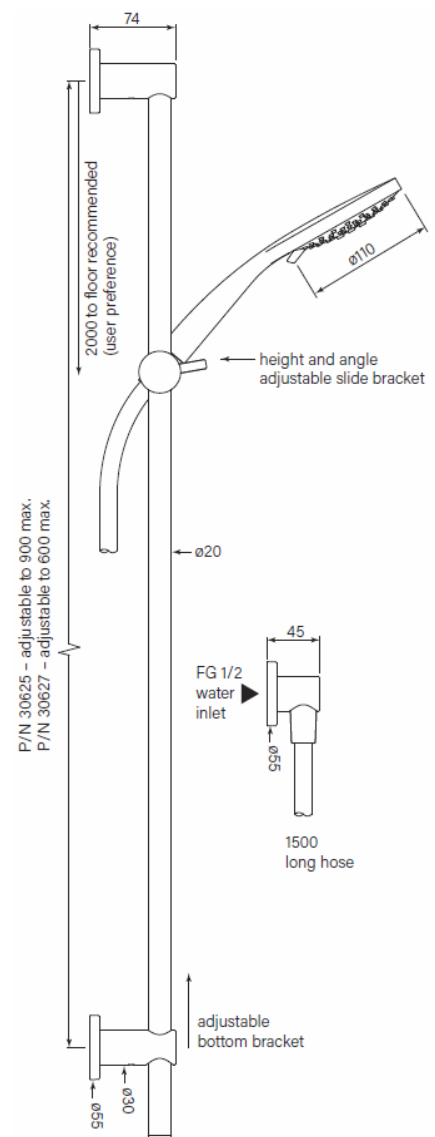

Product Specifications

30625-11

Pegasi Slide Shower Adjust 900, 100sl, Chrome

Features:

- Built in Australia
- Water enters top bracket
- Bottom bracket can slide up rail
- Slimline 100mm hand shower
- 900mm rail length

WaterMark

WM-022284

9 litres per minute

In accordance with AS/NZS 6400

Licence No. 0084

Faucet Australia