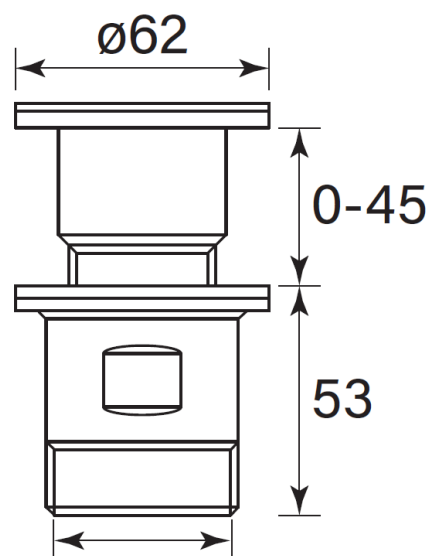

Product Specifications

34350-11 Basin Waste Pop In 40mm

Features:

- Quality Brass construction
- Fits 40mm waste connection

Suits 40mm
Waste Connection