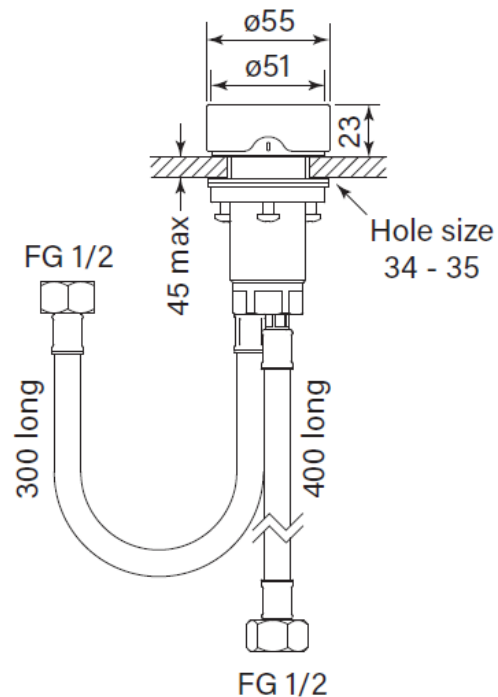

Product Specifications

30900-11 Zero Progresiv Smooth Hob Mixer, Chrome

Features:

- Made in Australia
- Half turn Progresiv ceramic valve
- Brass and stainless construction
- Smooth Handle
- Watermark Certified
- Mount through 35mm tap holes
- Match with Pegasi showers & accessories

WaterMark
WM-002459
AS/NZS 3718