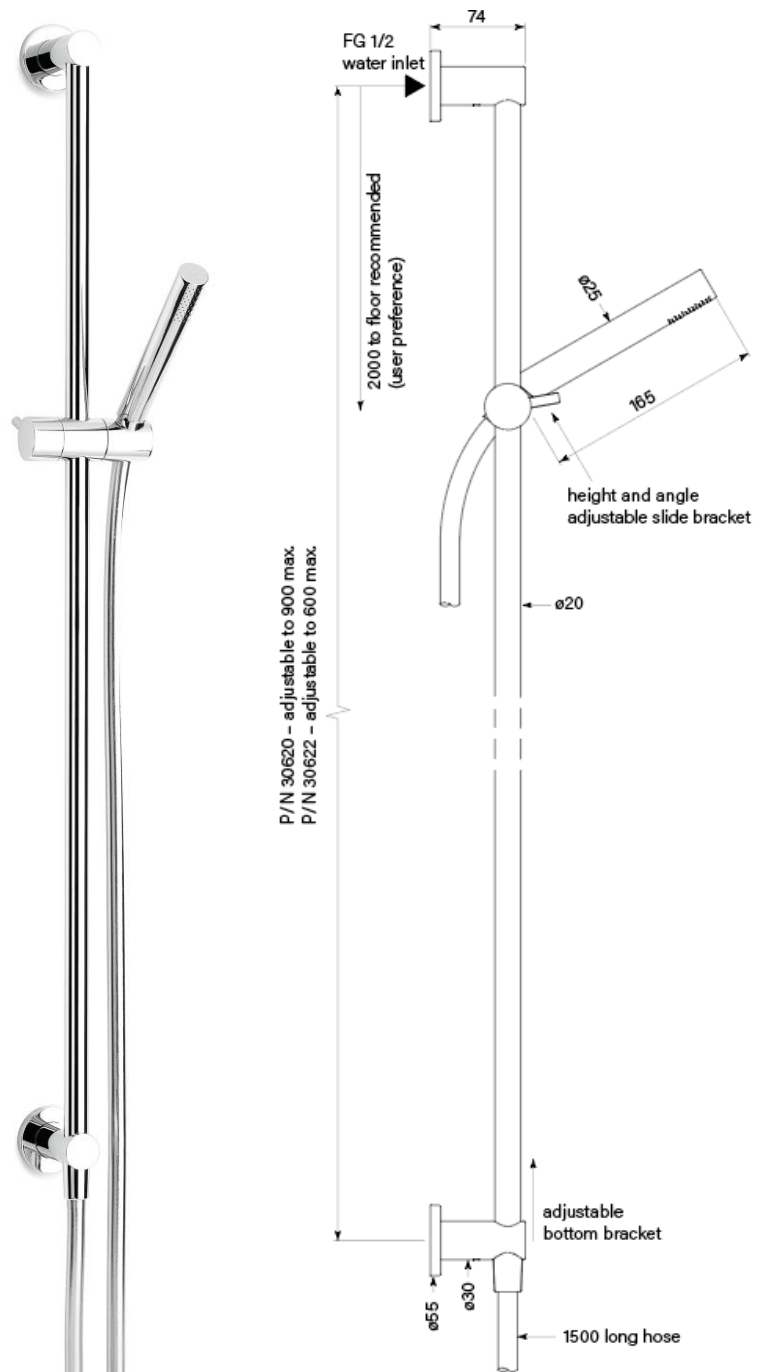

Product Specifications

30620-11 Pegasi Slide Shower, Inflow 900, Micro, Chrome

Features:

- Built in Australia
- Water enters top bracket
- Bottom bracket can slide up rail
- Brass micro hand shower
- Click-adjust angle mechanism
- 900mm rail length

WaterMark

WM-022284